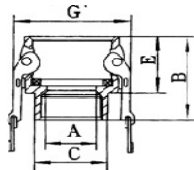

Data / Dimension Sheet

Camlocks - Aluminium / Stainless Steel

Type A Camlock - Male Camlock / Female BSP

Dimensions	1/2"	3/4"	1"	1 1/4"	1 1/2"	2"	2 1/2"	3"	4"
in millimetres	15	20	25	32	40	50	65	80	100
A	21	21	24	28.5	36	45	56.5	73	98
B	38	38	48	56	60	64	87	73	78
C	32	32	40	48	56	67	83	96	127

Type B Camlock - Female Camlock / Male BSP

Dimensions	1/2"	3/4"	1"	1 1/4"	1 1/2"	2"	2 1/2"	3"	4"
in millimetres	15	20	25	32	40	50	65	80	100
A	14	14	24	28	35	51	58	72	98
B	52	52	64	72	73	80	90	94	101
E	32	32	40	48	49	54	59	60	62
G	53	53	60	78	85	96	110	127	156

Type C Camlock - Female Camlock / Male Hosebarb

Dimensions	1/2"	3/4"	1"	1 1/4"	1 1/2"	2"	2 1/2"	3"	4"
in millimetres	15	20	25	32	40	50	65	80	100
A	14	14	20	25	31	43	55	67	92
B	92	92	105	118	121	138	155	164	175
D	20	20	26	33	39	52	65	77	103
E	32	32	40	48	49	54	59	60	62
G	53	53	60	78	85	96	110	127	156

Type E Camlock - Male Camlock / Male Hosebarb

Dimensions	1/2"	3/4"	1"	1 1/4"	1 1/2"	2"	2 1/2"	3"	4"
in millimetres	15	20	25	32	40	50	65	80	100
A	14	19	24	28	35	48	58	72	98
B	98	98	110	121	125	140	158	170	182
D	20	20	26	33	39	52	65	77	103
E	40	40	46	53	56	61	65	66	70
C	34	34	38	48	56	66	80	102	132