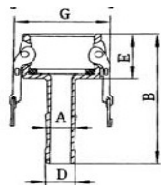

Data / Dimension Sheet

Camlocks - Aluminium / Stainless Steel

Type A Camlock - Male Camlock / Female BSP

Dimensions	1/2"	3/4"	1"	1 1/4"	1 1/2"	2"	2 1/2"	3"	4"
in millimetres	15	20	25	32	40	50	65	80	100
A	21	21	24	28.5	36	45	56.5	73	98
B	38	38	48	56	60	64	87	73	78
C	32	32	40	48	56	67	83	96	127

Type B Camlock - Female Camlock / Male BSP

Dimensions	1/2"	3/4"	1"	1 1/4"	1 1/2"	2"	2 1/2"	3"	4"
in millimetres	15	20	25	32	40	50	65	80	100
A	14	14	24	28	35	51	58	72	98
B	52	52	64	72	73	80	90	94	101
E	32	32	40	48	49	54	59	60	62
G	53	53	60	78	85	96	110	127	156

Type C Camlock - Female Camlock / Male Hosebarb

Dimensions	1/2"	3/4"	1"	1 1/4"	1 1/2"	2"	2 1/2"	3"	4"
in millimetres	15	20	25	32	40	50	65	80	100
A	14	14	20	25	31	43	55	67	92
B	92	92	105	118	121	138	155	164	175
D	20	20	26	33	39	52	65	77	103
E	32	32	40	48	49	54	59	60	62
G	53	53	60	78	85	96	110	127	156

Type D Camlock - Female Camlock / Female BSP

Dimensions	1/2"	3/4"	1"	1 1/4"	1 1/2"	2"	2 1/2"	3"	4"
in millimetres	15	20	25	32	40	50	65	80	100
A	16	19	26	30	39	50	58	72	98
B	52	52	62	68	71	78	85	91	96
C	32	32	40	48	56	67	83	96	127
E	32	32	40	48	49	54	59	60	62
G	53	53	60	78	85	96	110	127	156