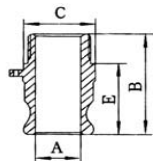

Type F Camlock - Male Camlock / Male BSP

Dimensions	1/2"	3/4"	1"	1 1/4"	1 1/2"	2"	2 1/2"	3"	4"
in millimetres	15	20	25	32	40	50	65	80	100
A	21	21	24	28.5	36	45	56.5	73	98
B	56	56	72	80	84	88	100	106	114
C	32	32	40	48	56	67	83	96	127
E	39	39	48	56	61	62	69	74	79