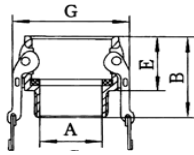

Data / Dimension Sheet

Camlocks - Aluminium / Stainless Steel

Type A Camlock - Male Camlock / Female BSP

Dimensions	1/2"	3/4"	1"	1 1/4"	1 1/2"	2"	2 1/2"	3"	4"
in millimetres	15	20	25	32	40	50	65	80	100
A	21	21	24	28.5	36	45	56.5	73	98
B	38	38	48	56	60	64	87	73	78
C	32	32	40	48	56	67	83	96	127

Type B Camlock - Female Camlock / Male BSP

Dimensions	1/2"	3/4"	1"	1 1/4"	1 1/2"	2"	2 1/2"	3"	4"
in millimetres	15	20	25	32	40	50	65	80	100
A	14	14	24	28	35	51	58	72	98
B	52	52	64	72	73	80	90	94	101
E	32	32	40	48	49	54	59	60	62
G	53	53	60	78	85	96	110	127	156

Type C Camlock - Female Camlock / Male Hosebarb

Dimensions	1/2"	3/4"	1"	1 1/4"	1 1/2"	2"	2 1/2"	3"	4"
in millimetres	15	20	25	32	40	50	65	80	100
A	14	14	20	25	31	43	55	67	92
B	92	92	105	118	121	138	155	164	175
D	20	20	26	33	39	52	65	77	103
E	32	32	40	48	49	54	59	60	62
G	53	53	60	78	85	96	110	127	156

Type E Camlock - Male Camlock / Male Hosebarb

Dimensions	1/2"	3/4"	1"	1 1/4"	1 1/2"	2"	2 1/2"	3"	4"
in millimetres	15	20	25	32	40	50	65	80	100
A	14	19	24	28	35	48	58	72	98
B	98	98	110	121	125	140	158	170	182
D	20	20	26	33	39	52	65	77	103
E	40	40	46	53	56	61	65	66	70
C	34	34	38	48	56	66	80	102	132