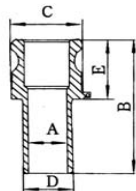

Data / Dimension Sheet

Camlocks - Aluminium / Stainless Steel

Type A Camlock - Male Camlock / Female BSP

Dimensions	1/2"	3/4"	1"	1 1/4"	1 1/2"	2"	2 1/2"	3"	4"
in millimetres	15	20	25	32	40	50	65	80	100
A	21	21	24	28.5	36	45	56.5	73	98
B	38	38	48	56	60	64	87	73	78
C	32	32	40	48	56	67	83	96	127

Type B Camlock - Female Camlock / Male BSP

Dimensions	1/2"	3/4"	1"	1 1/4"	1 1/2"	2"	2 1/2"	3"	4"
in millimetres	15	20	25	32	40	50	65	80	100
A	14	14	24	28	35	51	58	72	98
B	52	52	64	72	73	80	90	94	101
E	32	32	40	48	49	54	59	60	62
G	53	53	60	78	85	96	110	127	156

Type C Camlock - Female Camlock / Male Hosebarb

Dimensions	1/2"	3/4"	1"	1 1/4"	1 1/2"	2"	2 1/2"	3"	4"
in millimetres	15	20	25	32	40	50	65	80	100
A	14	14	20	25	31	43	55	67	92
B	92	92	105	118	121	138	155	164	175
D	20	20	26	33	39	52	65	77	103
E	32	32	40	48	49	54	59	60	62
G	53	53	60	78	85	96	110	127	156

Type D Camlock - Female Camlock / Female BSP

Dimensions	1/2"	3/4"	1"	1 1/4"	1 1/2"	2"	2 1/2"	3"	4"
in millimetres	15	20	25	32	40	50	65	80	100
A	16	19	26	30	39	50	58	72	98
B	52	52	62	68	71	78	85	91	96
C	32	32	40	48	56	67	83	96	127
E	32	32	40	48	49	54	59	60	62
G	53	53	60	78	85	96	110	127	156