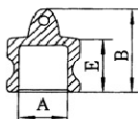

Type DP Camlock - Dust Plug

Dimensions	1/2"	3/4"	1"	1 1/4"	1 1/2"	2"	2 1/2"	3"	4"
in millimetres	15	20	25	32	40	50	65	80	100
A	21	21	24	29	36	45	57	73	98
B	37	37	44	55	64	68	70	80	80
E	24	24	30	38	41	43	45	52	48