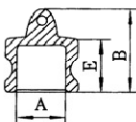

Type DP Camlock - Dust Plug

Dimensions	1/2"	3/4"	1"	1 1/4"	1 1/2"	2"	2 1/2"	3"	4"
in millimetres	15	20	25	32	40	50	65	80	100
A	21	21	24	29	36	45	57	73	98
B	37	37	44	55	64	68	70	80	80
E	24	24	30	38	41	43	45	52	48