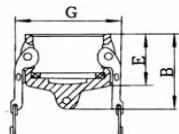

Type DC Camlock - Dust Cap

Dimensions	1/2"	3/4"	1"	1 1/4"	1 1/2"	2"	2 1/2"	3"	4"
in millimetres	15	20	25	32	40	50	65	80	100
B	45	45	54	65	69	80	84	85	94
E	32	32	40	48	49	54	59	60	62
G	53	53	60	78	85	96	110	127	156