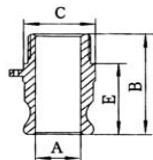

Type F Camlock - Male Camlock / Male BSP

Dimensions	1/2"	3/4"	1"	1 1/4"	1 1/2"	2"	2 1/2"	3"	4"
in millimetres	15	20	25	32	40	50	65	80	100
A	21	21	24	28.5	36	45	56.5	73	98
B	56	56	72	80	84	88	100	106	114
C	32	32	40	48	56	67	83	96	127
E	39	39	48	56	61	62	69	74	79