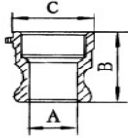

Data / Dimension Sheet

Camlocks - Aluminium / Stainless Steel

Type A Camlock - Male Camlock / Female BSP

Dimensions	1/2"	3/4"	1"	1 1/4"	1 1/2"	2"	2 1/2"	3"	4"
in millimetres	15	20	25	32	40	50	65	80	100
A	21	21	24	28.5	36	45	56.5	73	98
B	38	38	48	56	60	64	87	73	78
C	32	32	40	48	56	67	83	96	127

Type B Camlock - Female Camlock / Male BSP

Dimensions	1/2"	3/4"	1"	1 1/4"	1 1/2"	2"	2 1/2"	3"	4"
in millimetres	15	20	25	32	40	50	65	80	100
A	14	14	24	28	35	51	58	72	98
B	52	52	64	72	73	80	90	94	101
E	32	32	40	48	49	54	59	60	62
G	53	53	60	78	85	96	110	127	156

Type C Camlock - Female Camlock / Male Hosebarb

Dimensions	1/2"	3/4"	1"	1 1/4"	1 1/2"	2"	2 1/2"	3"	4"
in millimetres	15	20	25	32	40	50	65	80	100
A	14	14	20	25	31	43	55	67	92
B	92	92	105	118	121	138	155	164	175
D	20	20	26	33	39	52	65	77	103
E	32	32	40	48	49	54	59	60	62
G	53	53	60	78	85	96	110	127	156

Type E Camlock - Male Camlock / Male Hosebarb

Dimensions	1/2"	3/4"	1"	1 1/4"	1 1/2"	2"	2 1/2"	3"	4"
in millimetres	15	20	25	32	40	50	65	80	100
A	14	19	24	28	35	48	58	72	98
B	98	98	110	121	125	140	158	170	182
D	20	20	26	33	39	52	65	77	103
E	40	40	46	53	56	61	65	66	70
C	34	34	38	48	56	66	80	102	132