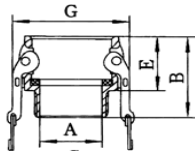

Data / Dimension Sheet

Camlocks - Aluminium / Stainless Steel

Type A Camlock - Male Camlock / Female BSP

Dimensions	1/2"	3/4"	1"	1 1/4"	1 1/2"	2"	2 1/2"	3"	4"
in millimetres	15	20	25	32	40	50	65	80	100
A	21	21	24	28.5	36	45	56.5	73	98
B	38	38	48	56	60	64	87	73	78
C	32	32	40	48	56	67	83	96	127

Type B Camlock - Female Camlock / Male BSP

Dimensions	1/2"	3/4"	1"	1 1/4"	1 1/2"	2"	2 1/2"	3"	4"
in millimetres	15	20	25	32	40	50	65	80	100
A	14	14	24	28	35	51	58	72	98
B	52	52	64	72	73	80	90	94	101
E	32	32	40	48	49	54	59	60	62
G	53	53	60	78	85	96	110	127	156

Type C Camlock - Female Camlock / Male Hosebarb

Dimensions	1/2"	3/4"	1"	1 1/4"	1 1/2"	2"	2 1/2"	3"	4"
in millimetres	15	20	25	32	40	50	65	80	100
A	14	14	20	25	31	43	55	67	92
B	92	92	105	118	121	138	155	164	175
D	20	20	26	33	39	52	65	77	103
E	32	32	40	48	49	54	59	60	62
G	53	53	60	78	85	96	110	127	156

Type E Camlock - Male Camlock / Male Hosebarb

Dimensions	1/2"	3/4"	1"	1 1/4"	1 1/2"	2"	2 1/2"	3"	4"
in millimetres	15	20	25	32	40	50	65	80	100
A	14	19	24	28	35	48	58	72	98
B	98	98	110	121	125	140	158	170	182
D	20	20	26	33	39	52	65	77	103
E	40	40	46	53	56	61	65	66	70
C	34	34	38	48	56	66	80	102	132